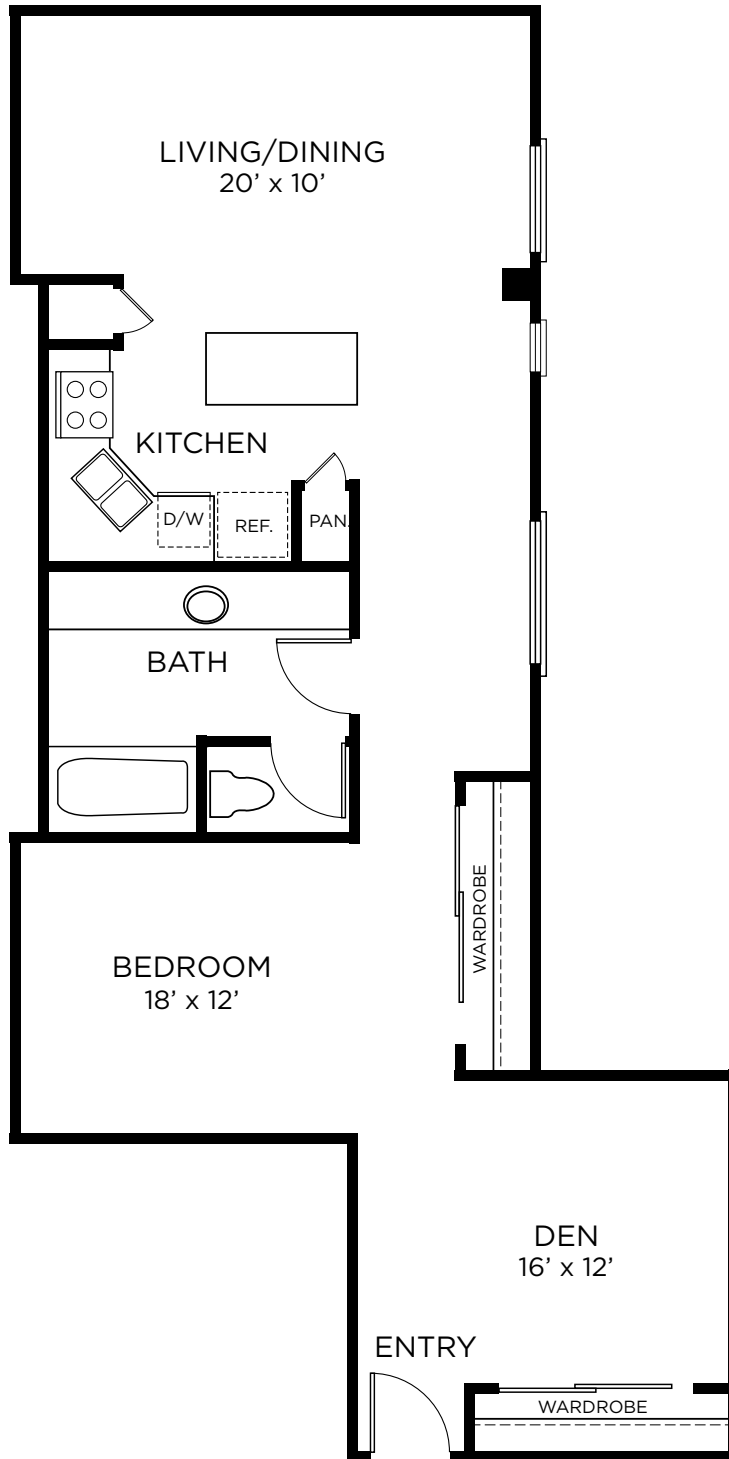

A13

1 Bedroom • 1 Bath • Den
Approx. 1132 Sq. Ft.

420-1020

1119-1619

THE
RICE
EST 1913

LEASING CENTER

909 Texas Avenue Houston, TX 77002

713.228-7423

LiveTheRice.com

Floor plans are artist's rendering. Square feet and amenities may vary between individual apartments and are subject to availability. Prices and availability are subject to change at any time. Offered prices are for base rent only. Other charges, fees, terms and conditions may apply. Deposits may fluctuate based on credit, rental history, income, and other qualifying standards. Occupancy guidelines may apply.