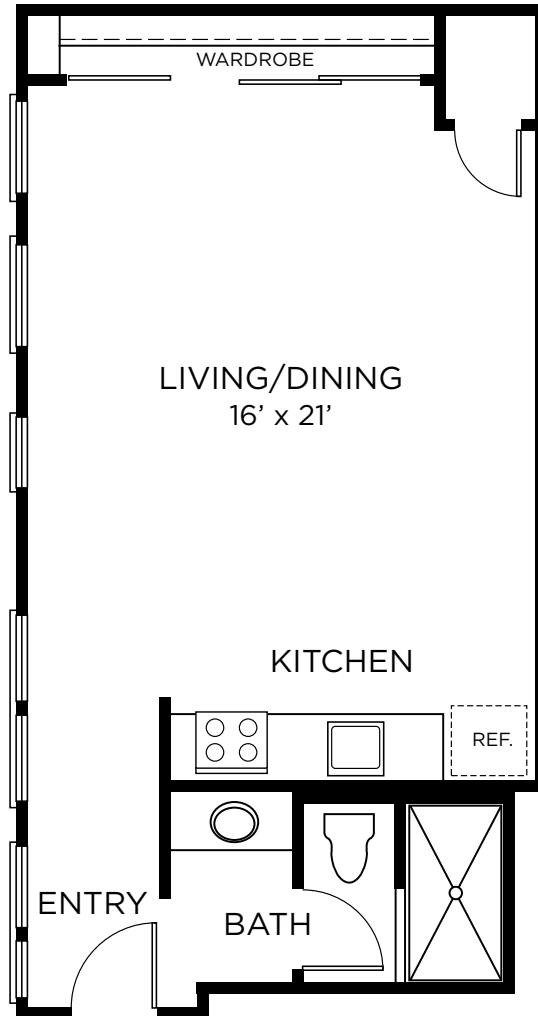

A2

Studio • 1 Bath
Approx. 484-561 Sq. Ft.

309
407-1607
408-1008
411-1611
412-1012
1106-1606
1110-1610

THE
RICE
EST 1913

LEASING CENTER
909 Texas Avenue Houston, TX 77002
713.228-7423
LiveTheRice.com

Floor plans are artist's rendering. Square feet and amenities may vary between individual apartments and are subject to availability. Prices and availability are subject to change at any time. Offered prices are for base rent only. Other charges, fees, terms and conditions may apply. Deposits may fluctuate based on credit, rental history, income, and other qualifying standards. Occupancy guidelines may apply.