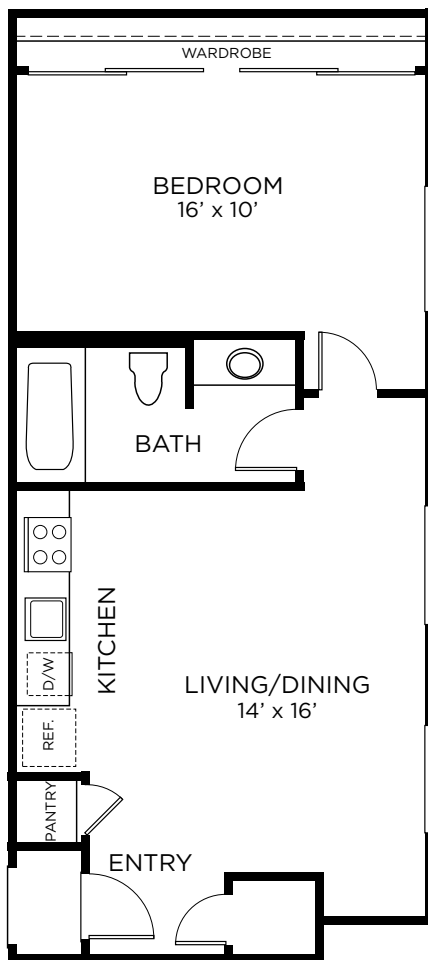

A5

1 Bedroom • 1 Bath
Approx. 578-592 Sq. Ft.

311
414-1014
1113-1613

THE
RICE
EST 1913

LEASING CENTER

909 Texas Avenue Houston, TX 77002
713.228-7423
LiveTheRice.com

Floor plans are artist's rendering. Square feet and amenities may vary between individual apartments and are subject to availability. Prices and availability are subject to change at any time. Offered prices are for base rent only. Other charges, fees, terms and conditions may apply. Deposits may fluctuate based on credit, rental history, income, and other qualifying standards. Occupancy guidelines may apply.