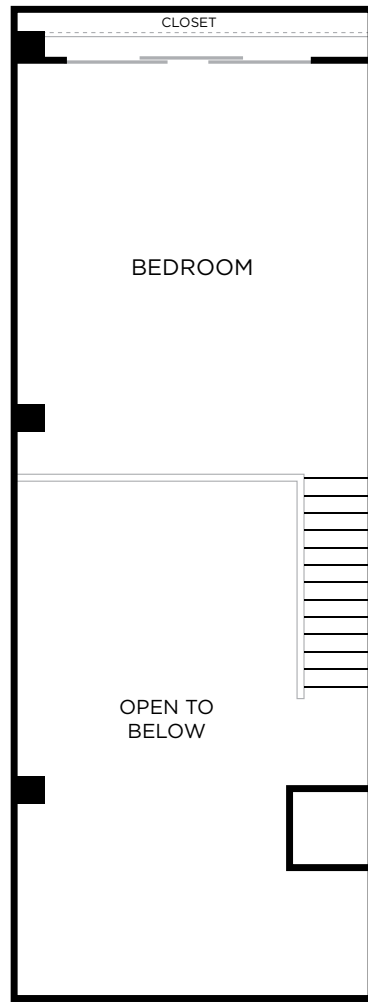

# C11

1 Bedroom Loft • 1 Bath  
Approx. 1,036 Sq. Ft.  
1713

ENTRY LEVEL

UPPER LEVEL

THE  
**RICE**  
EST 1913

Floor plans are artist's rendering. Square feet and amenities may vary between individual apartments and are subject to availability. Prices and availability are subject to change at any time. Offered prices are for base rent only. Other charges, fees, terms and conditions may apply. Deposits may fluctuate based on credit, rental history, income, and other qualifying standards. Occupancy guidelines may apply.