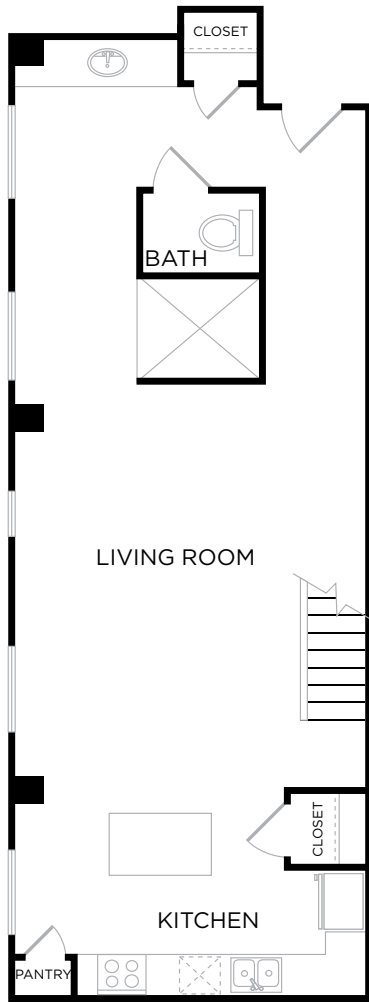

# C11

1 Bedroom Loft • 1 Bath  
Approx. 1,036 Sq. Ft.  
1713

ENTRY LEVEL

UPPER LEVEL

THE  
**RICE**  
EST 1913

Floor plans are artist's rendering. Square feet and amenities may vary between individual apartments and are subject to availability. Prices and availability are subject to change at any time. Offered prices are for base rent only. Other charges, fees, terms and conditions may apply. Deposits may fluctuate based on credit, rental history, income, and other qualifying standards. Occupancy guidelines may apply.