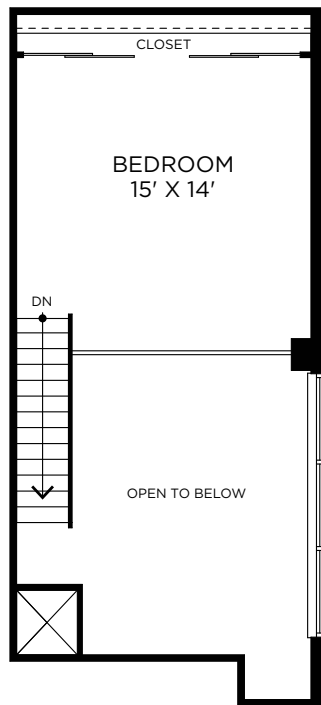

C8

1 Bedroom Loft • 1 Bath
Approx. 756 Sq. Ft.
1810

ENTRY LEVEL

UPPER LEVEL

THE
RICE
EST. 1913

Floor plans are artist's rendering. Square feet and amenities may vary between individual apartments and are subject to availability. Prices and availability are subject to change at any time. Offered prices are for base rent only. Other charges, fees, terms and conditions may apply. Deposits may fluctuate based on credit, rental history, income, and other qualifying standards. Occupancy guidelines may apply.