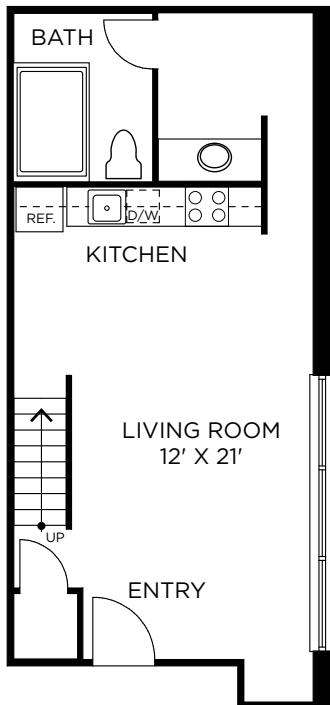

C8

1 Bedroom Loft • 1 Bath
Approx. 756 Sq. Ft.
1810

ENTRY LEVEL

UPPER LEVEL

THE
RICE
EST. 1913

Floor plans are artist's rendering. Square feet and amenities may vary between individual apartments and are subject to availability. Prices and availability are subject to change at any time. Offered prices are for base rent only. Other charges, fees, terms and conditions may apply. Deposits may fluctuate based on credit, rental history, income, and other qualifying standards. Occupancy guidelines may apply.