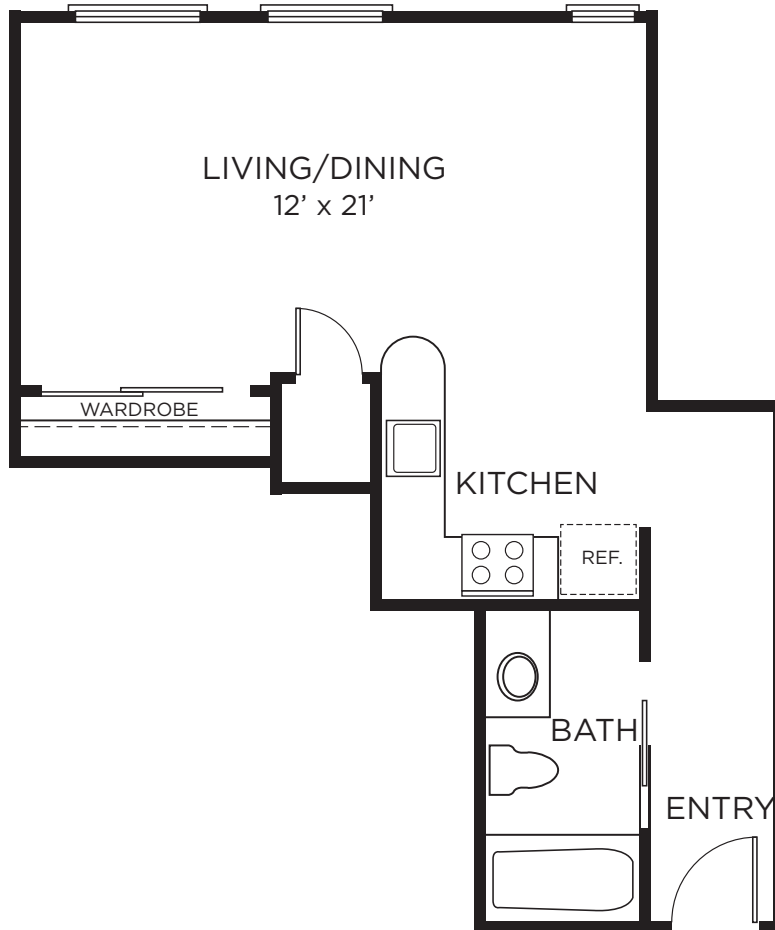

# A1

Studio • 1 Bath  
Approx. 485 Sq. Ft.

417-1017

1116-1616

THE  
**RICE**  
EST 1913

Floor plans are artist's rendering. All dimensions are approximate. Actual product and specifications may vary in dimension or detail. Not all features are available in every apartment. Prices and availability are subject to change. Please see a representative for details.