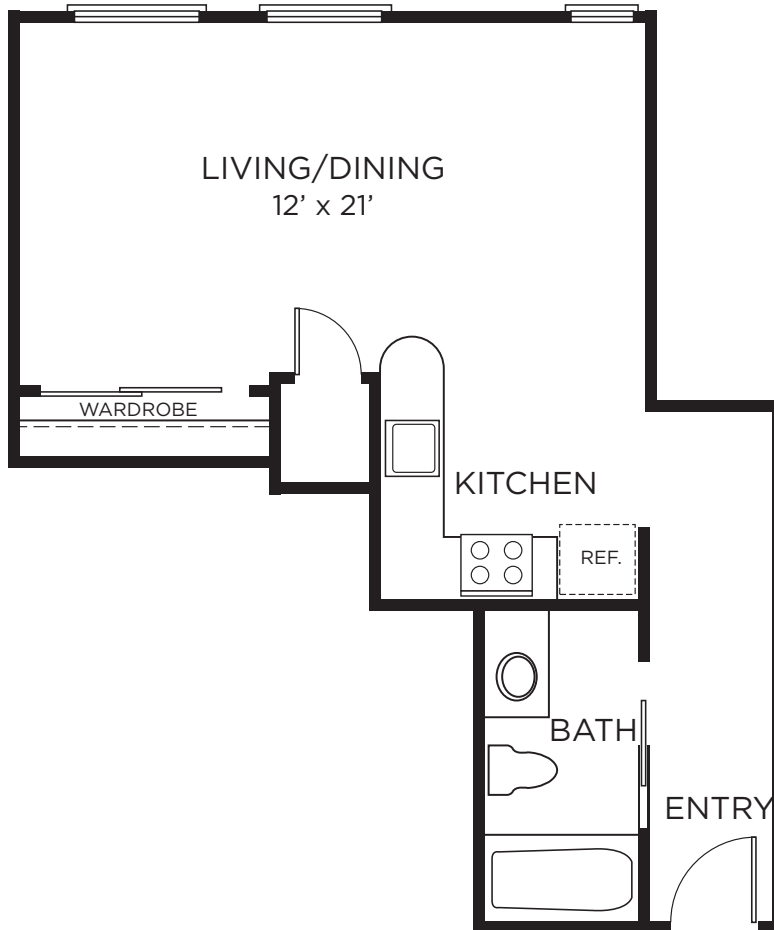

# A1

Studio • 1 Bath  
Approx. 485 Sq. Ft.

417-1017

1116-1616

THE  
**RICE**  
EST. 1913

Floor plans are artist's rendering. All dimensions are approximate. Actual product and specifications may vary in dimension or detail. Not all features are available in every apartment. Prices and availability are subject to change. Please see a representative for details.