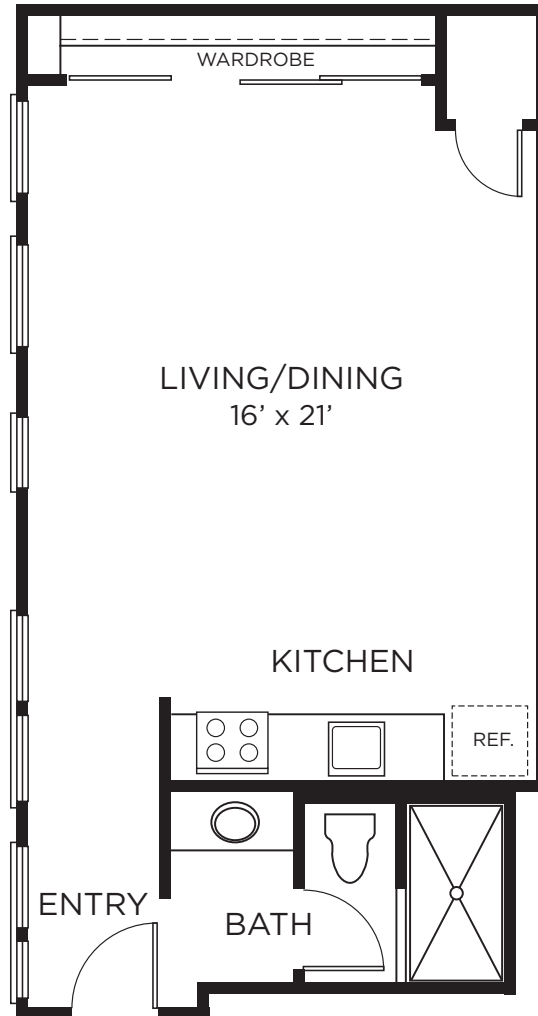

A2

Studio • 1 Bath
Approx. 484-561 Sq. Ft.

309
407-1607
408-1008
411-1611
412-1012
1106-1606
1110-1610

THE
RICE
EST. 1913

Floor plans are artist's rendering. All dimensions are approximate. Actual product and specifications may vary in dimension or detail. Not all features are available in every apartment. Prices and availability are subject to change. Please see a representative for details.