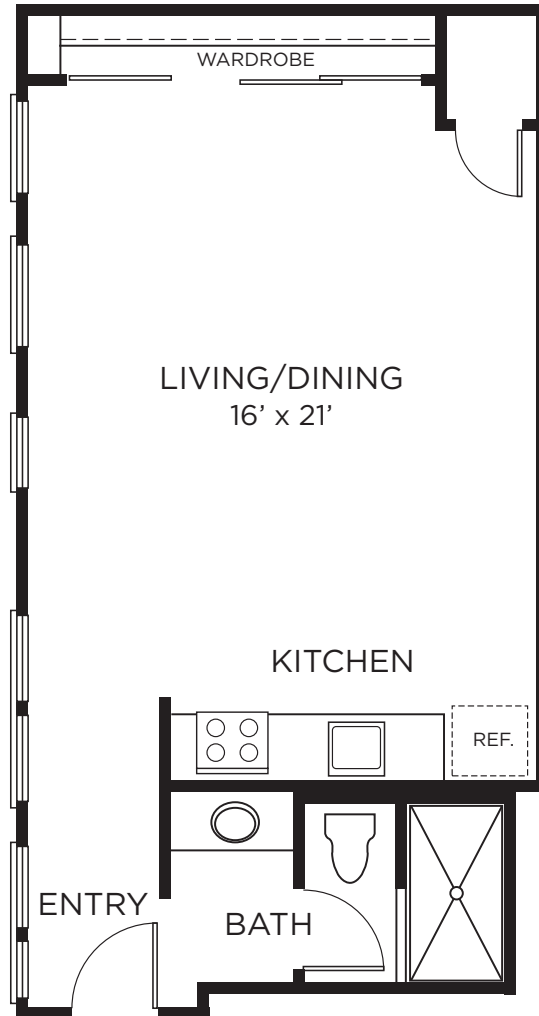

A2

Studio • 1 Bath
Approx. 484-561 Sq. Ft.

309
407-1607
408-1008
411-1611
412-1012
1106-1606
1110-1610

THE
RICE
EST 1913

Floor plans are artist's rendering. All dimensions are approximate. Actual product and specifications may vary in dimension or detail. Not all features are available in every apartment. Prices and availability are subject to change. Please see a representative for details.