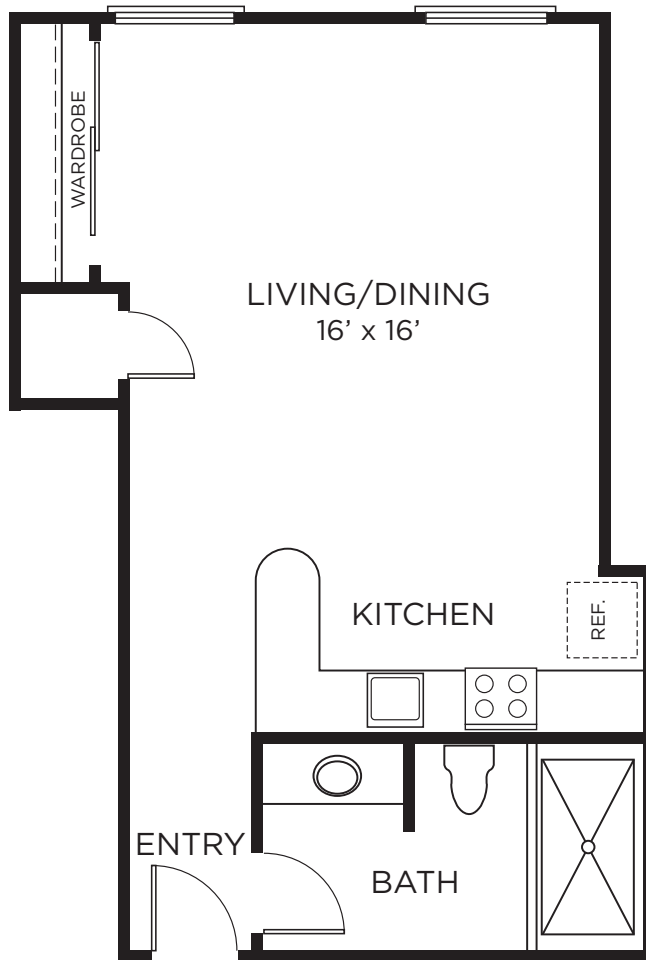

# A3

Studio • 1 Bath  
Approx. 508 Sq. Ft.  
418-1018  
1117-1617

THE  
**RICE**  
EST 1913

Floor plans are artist's rendering. All dimensions are approximate. Actual product and specifications may vary in dimension or detail. Not all features are available in every apartment. Prices and availability are subject to change. Please see a representative for details.