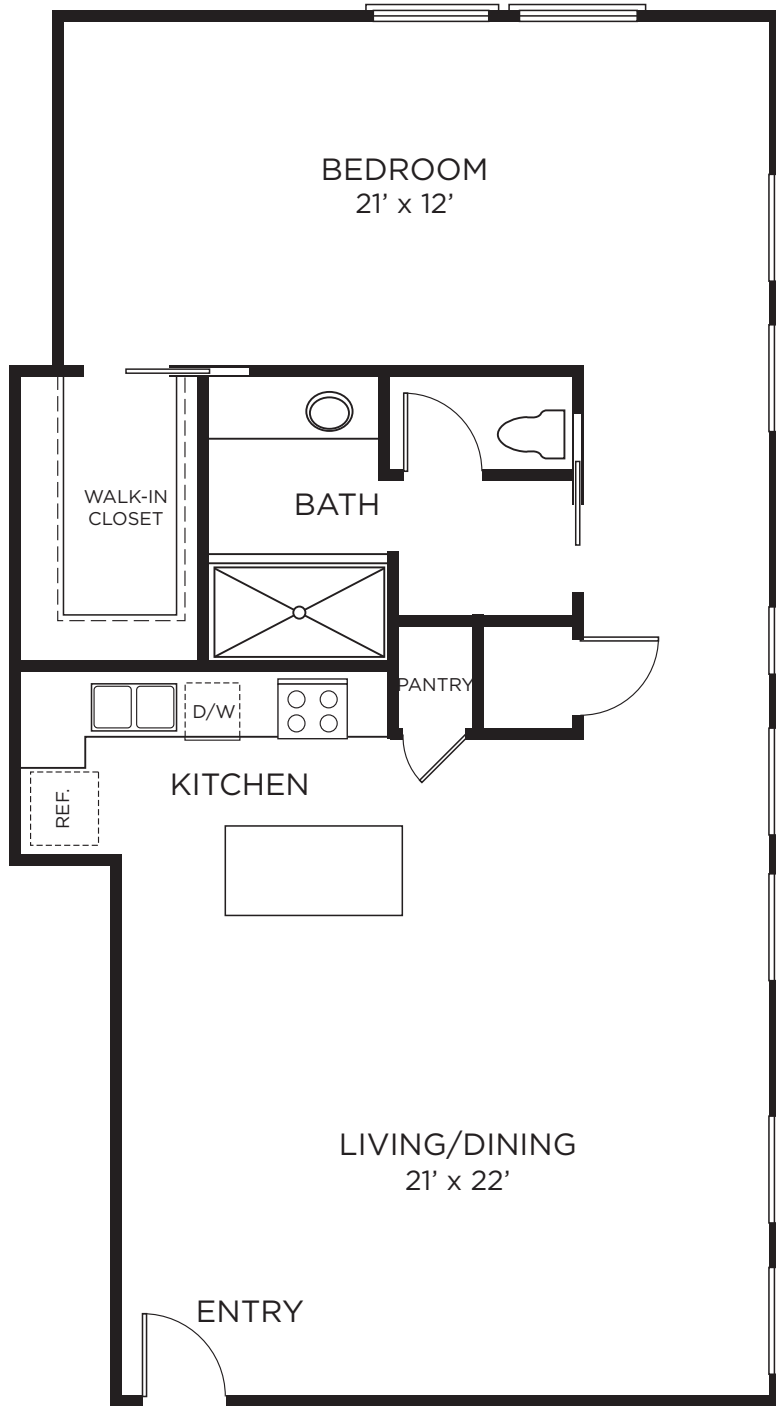

A11

1 Bedroom • 1 Bath
Approx. 1144 Sq. Ft.
403-1603

THE
RICE
EST. 1913

Floor plans are artist's rendering. All dimensions are approximate. Actual product and specifications may vary in dimension or detail. Not all features are available in every apartment. Prices and availability are subject to change. Please see a representative for details.