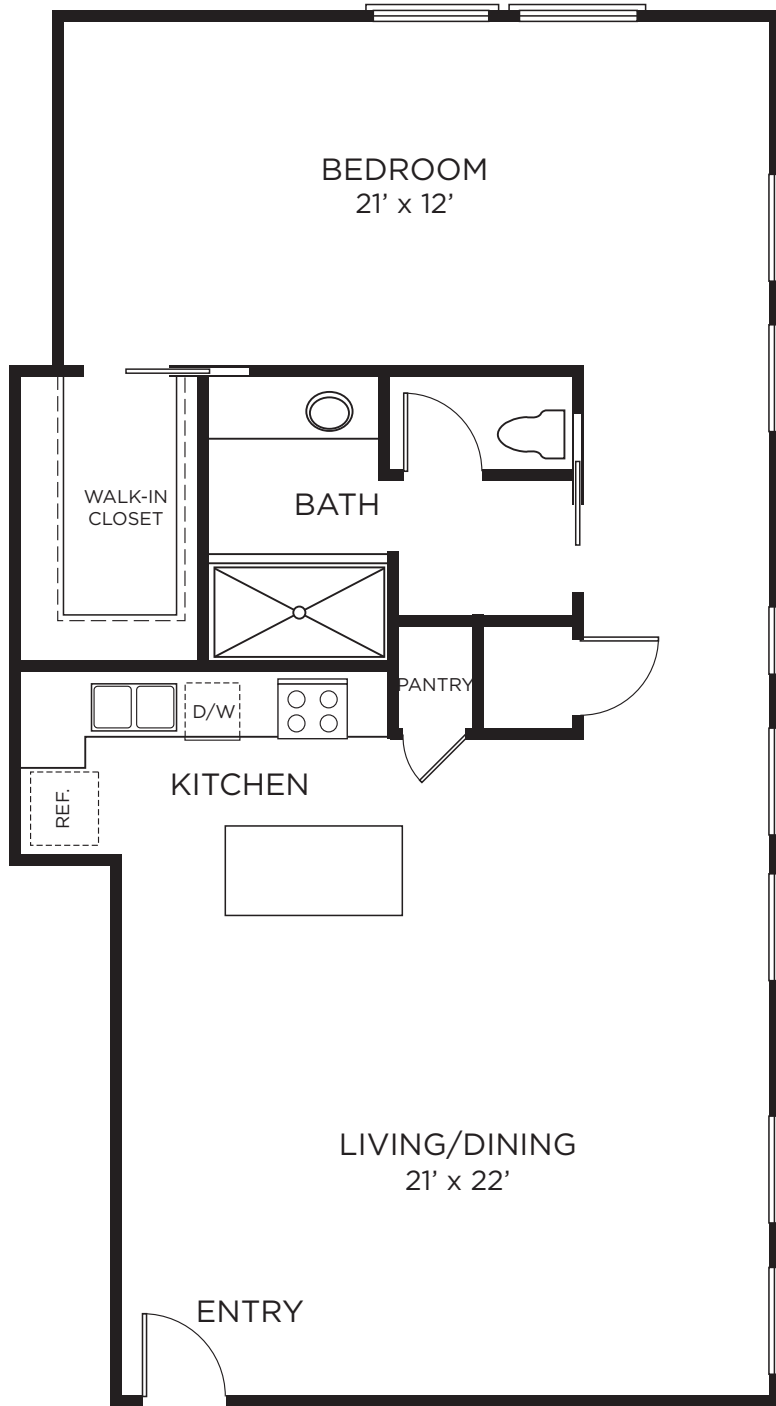

# A11

1 Bedroom • 1 Bath  
Approx. 1144 Sq. Ft.  
403-1603

THE  
**RICE**  
EST. 1913

Floor plans are artist's rendering. All dimensions are approximate. Actual product and specifications may vary in dimension or detail. Not all features are available in every apartment. Prices and availability are subject to change. Please see a representative for details.