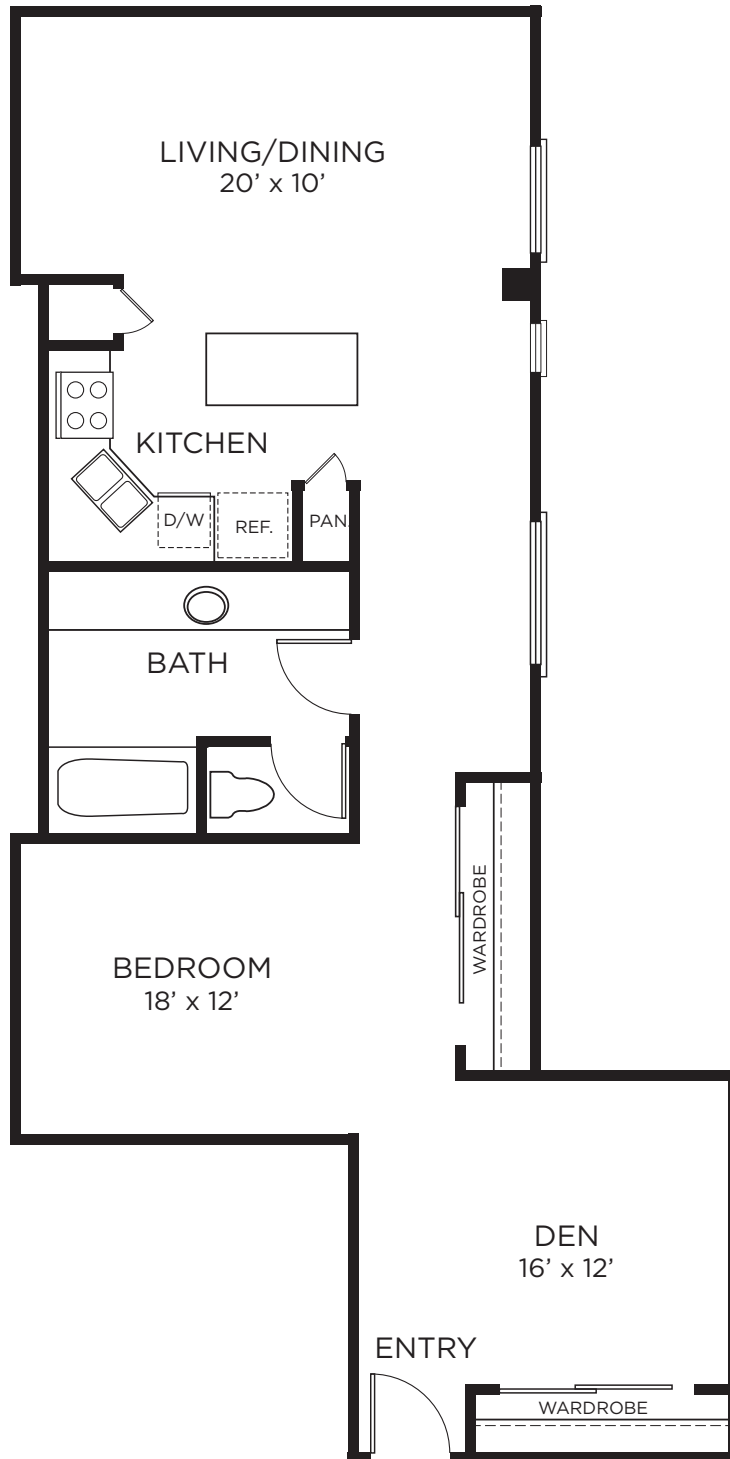

A13

1 Bedroom • 1 Bath • Den
Approx. 1132 Sq. Ft.

420-1020

1119-1619

THE
RICE
EST. 1913

Floor plans are artist's rendering. All dimensions are approximate. Actual product and specifications may vary in dimension or detail. Not all features are available in every apartment. Prices and availability are subject to change. Please see a representative for details.