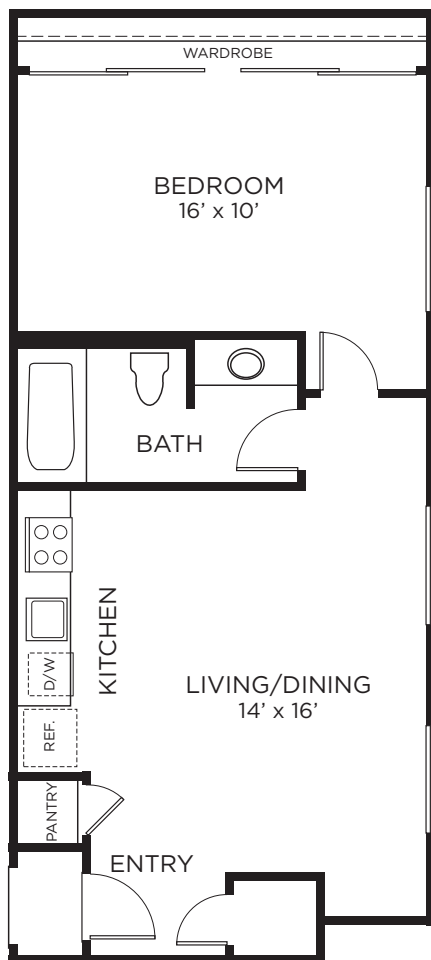

A5

1 Bedroom • 1 Bath
Approx. 578-592 Sq. Ft.

311
414-1014
1113-1613

THE
RICE
EST 1913

Floor plans are artist's rendering. All dimensions are approximate. Actual product and specifications may vary in dimension or detail. Not all features are available in every apartment. Prices and availability are subject to change. Please see a representative for details.