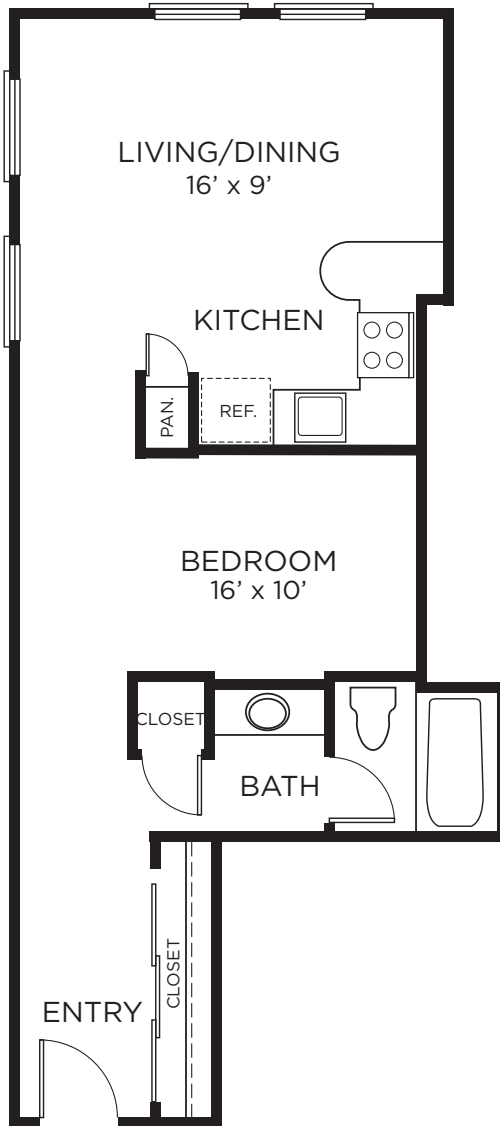

# A7

1 Bedroom • 1 Bath  
Approx. 683 Sq. Ft.  
402-1602

THE  
**RICE**  
EST. 1913

Floor plans are artist's rendering. All dimensions are approximate. Actual product and specifications may vary in dimension or detail. Not all features are available in every apartment. Prices and availability are subject to change. Please see a representative for details.