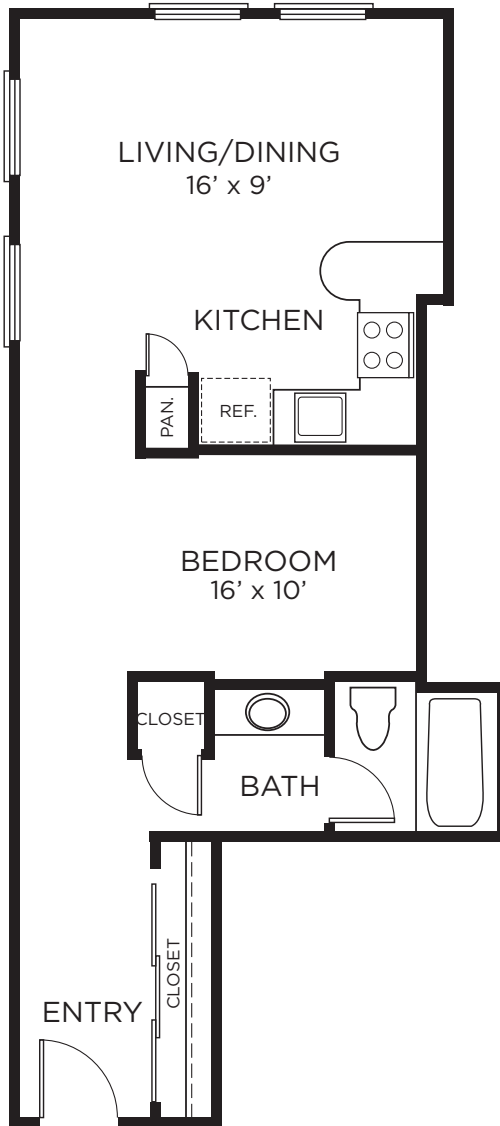

A7

1 Bedroom • 1 Bath
Approx. 683 Sq. Ft.
402-1602

THE
RICE
EST. 1913

Floor plans are artist's rendering. All dimensions are approximate. Actual product and specifications may vary in dimension or detail. Not all features are available in every apartment. Prices and availability are subject to change. Please see a representative for details.