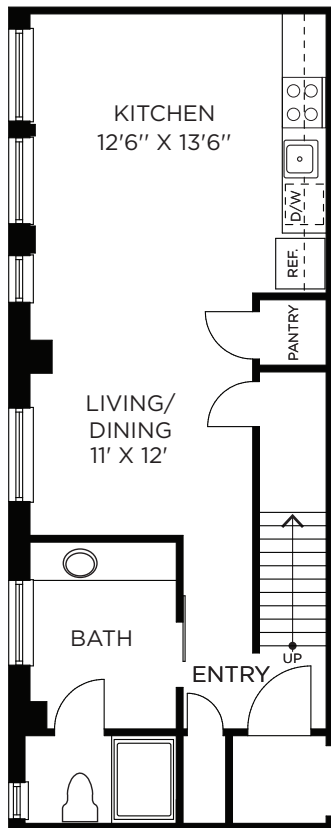

# C7

1 Bedroom Loft • 1 Bath  
Approx. 965 Sq. Ft.  
1703

ENTRY LEVEL

UPPER LEVEL

THE  
**RICE**  
EST. 1913

Floor plans are artist's rendering. All dimensions are approximate. Actual product and specifications may vary in dimension or detail. Not all features are available in every apartment. Prices and availability are subject to change. Please see a representative for details.