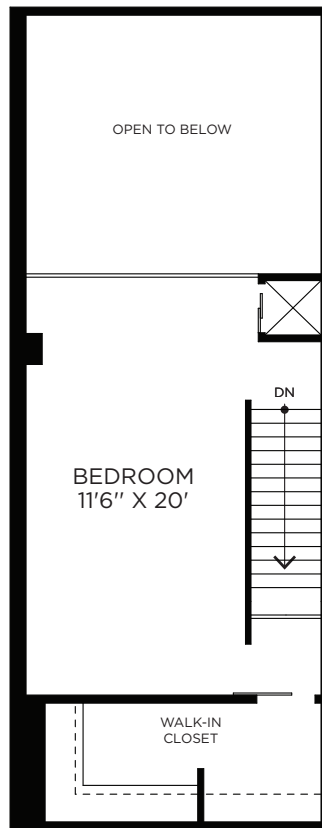

# C7

1 Bedroom Loft • 1 Bath  
Approx. 965 Sq. Ft.  
1703

ENTRY LEVEL

UPPER LEVEL

THE  
**RICE**  
EST. 1913

Floor plans are artist's rendering. All dimensions are approximate. Actual product and specifications may vary in dimension or detail. Not all features are available in every apartment. Prices and availability are subject to change. Please see a representative for details.