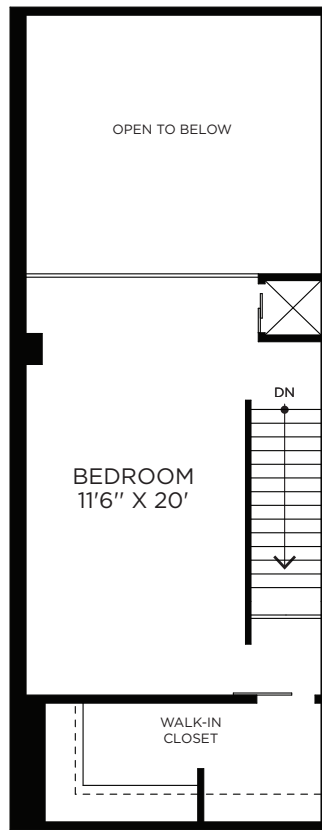

# C7

1 Bedroom Loft • 1 Bath  
Approx. 965 Sq. Ft.  
1703

ENTRY LEVEL

UPPER LEVEL

THE  
**RICE**  
EST. 1913

Floor plans are artist's rendering. All dimensions are approximate. Actual product and specifications may vary in dimension or detail. Not all features are available in every apartment. Prices and availability are subject to change. Please see a representative for details.