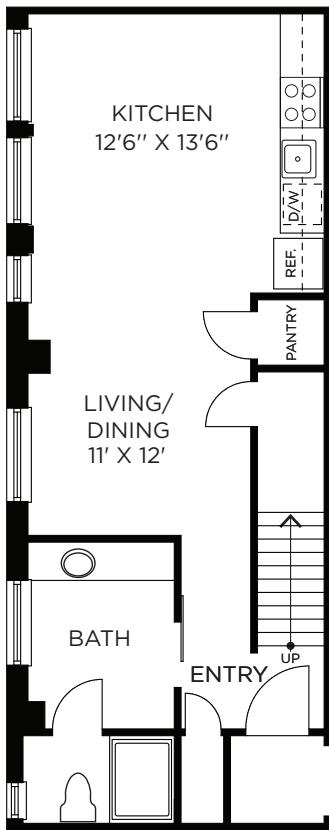

# C7

1 Bedroom Loft • 1 Bath  
Approx. 965 Sq. Ft.  
1703

ENTRY LEVEL

UPPER LEVEL

THE  
**RICE**  
EST. 1913

Floor plans are artist's rendering. All dimensions are approximate. Actual product and specifications may vary in dimension or detail. Not all features are available in every apartment. Prices and availability are subject to change. Please see a representative for details.