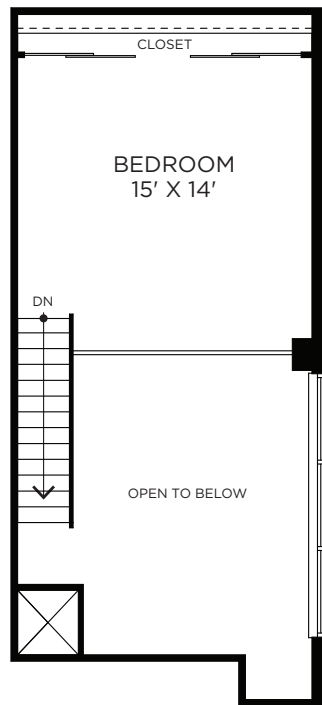

C8

1 Bedroom Loft • 1 Bath
Approx. 756 Sq. Ft.
1810

ENTRY LEVEL

UPPER LEVEL

THE
RICE
EST. 1913

Floor plans are artist's rendering. All dimensions are approximate. Actual product and specifications may vary in dimension or detail. Not all features are available in every apartment. Prices and availability are subject to change. Please see a representative for details.