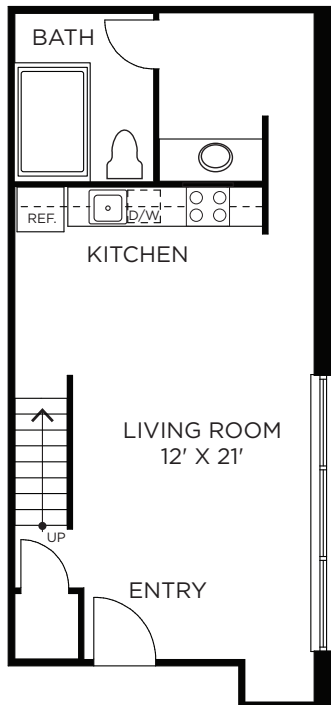

C8

1 Bedroom Loft • 1 Bath
Approx. 756 Sq. Ft.
1810

ENTRY LEVEL

UPPER LEVEL

THE
RICE
EST. 1913

Floor plans are artist's rendering. All dimensions are approximate. Actual product and specifications may vary in dimension or detail. Not all features are available in every apartment. Prices and availability are subject to change. Please see a representative for details.