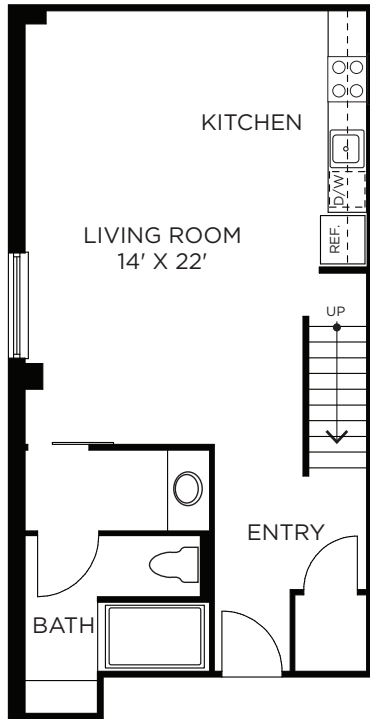

C9

1 Bedroom Loft • 1 Bath
Approx. 756 Sq. Ft.
1811

ENTRY LEVEL

UPPER LEVEL

THE
RICE
EST. 1913

Floor plans are artist's rendering. All dimensions are approximate. Actual product and specifications may vary in dimension or detail. Not all features are available in every apartment. Prices and availability are subject to change. Please see a representative for details.