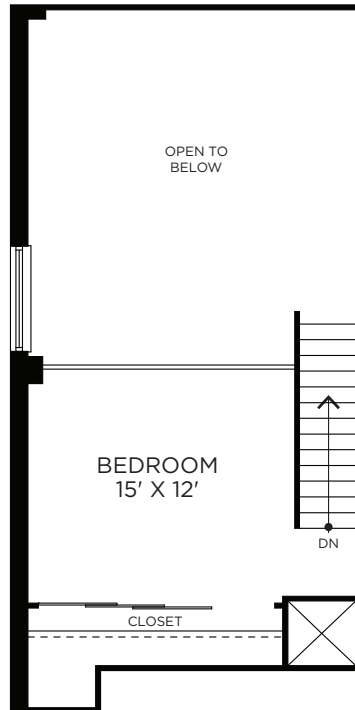

C9

1 Bedroom Loft • 1 Bath
Approx. 756 Sq. Ft.
1811

ENTRY LEVEL

UPPER LEVEL

THE
RICE
EST. 1913

Floor plans are artist's rendering. All dimensions are approximate. Actual product and specifications may vary in dimension or detail. Not all features are available in every apartment. Prices and availability are subject to change. Please see a representative for details.