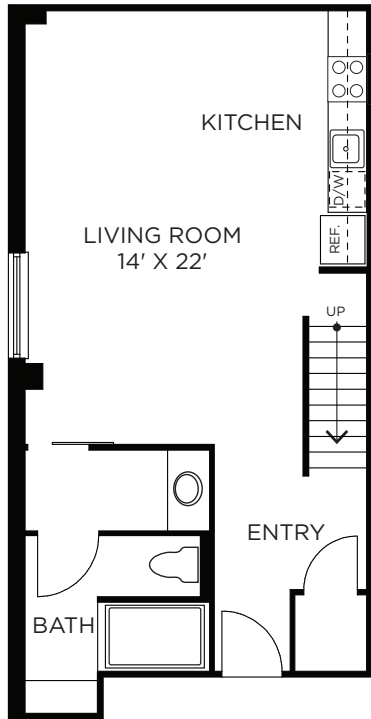

C9

1 Bedroom Loft • 1 Bath
Approx. 756 Sq. Ft.
1811

ENTRY LEVEL

UPPER LEVEL

THE
RICE
EST. 1913

Floor plans are artist's rendering. All dimensions are approximate. Actual product and specifications may vary in dimension or detail. Not all features are available in every apartment. Prices and availability are subject to change. Please see a representative for details.