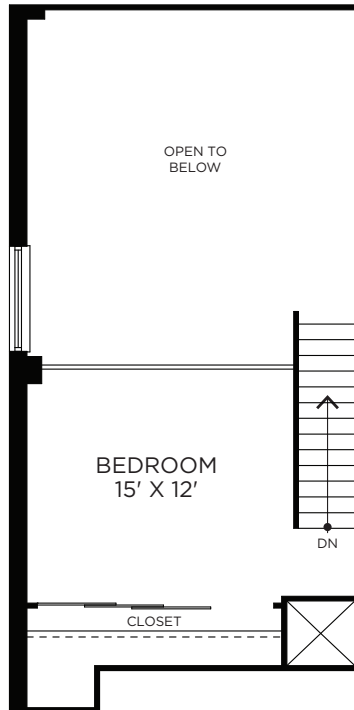

C9

1 Bedroom Loft • 1 Bath
Approx. 756 Sq. Ft.
1811

ENTRY LEVEL

UPPER LEVEL

THE
RICE
EST. 1913

Floor plans are artist's rendering. All dimensions are approximate. Actual product and specifications may vary in dimension or detail. Not all features are available in every apartment. Prices and availability are subject to change. Please see a representative for details.