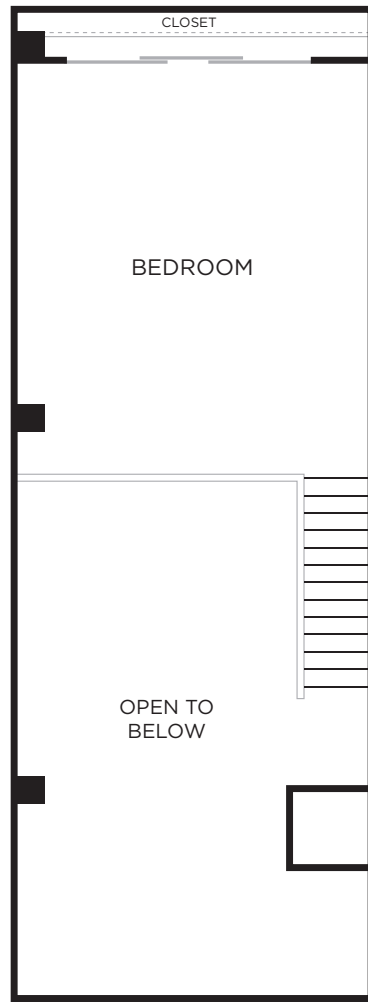

C11

1 Bedroom Loft • 1 Bath
Approx. 1,036 Sq. Ft.
1713

ENTRY LEVEL

UPPER LEVEL

THE
RICE
EST. 1913

Floor plans are artist's rendering. All dimensions are approximate. Actual product and specifications may vary in dimension or detail. Not all features are available in every apartment. Prices and availability are subject to change. Please see a representative for details.