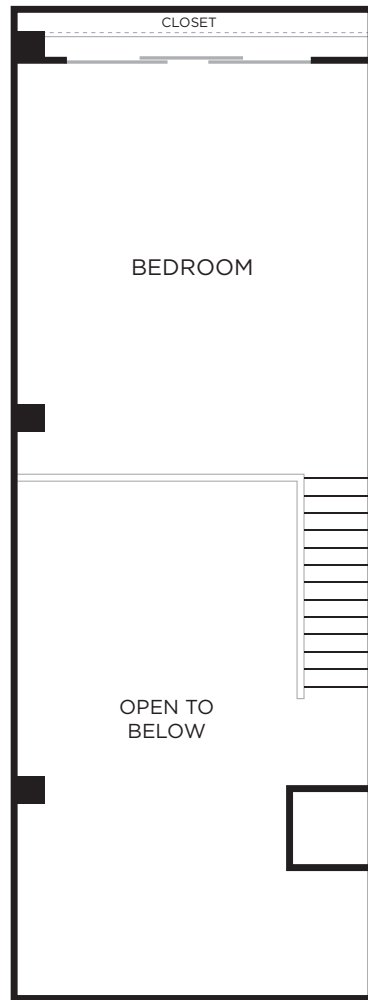

C11

1 Bedroom Loft • 1 Bath
Approx. 1,036 Sq. Ft.
1713

ENTRY LEVEL

UPPER LEVEL

THE
RICE
EST. 1913

Floor plans are artist's rendering. All dimensions are approximate. Actual product and specifications may vary in dimension or detail. Not all features are available in every apartment. Prices and availability are subject to change. Please see a representative for details.