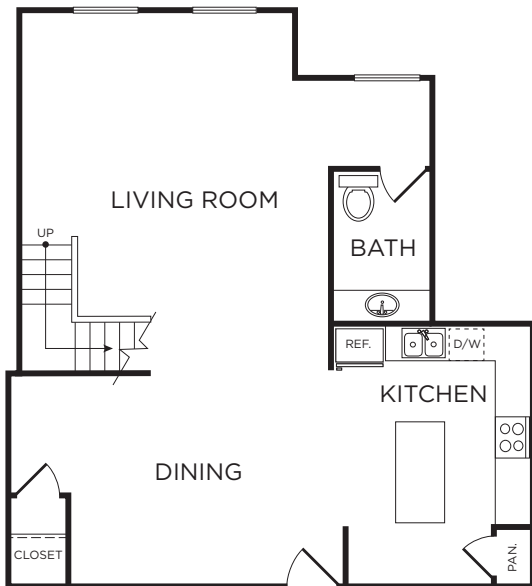

C12

2 Bedroom Loft • 1 Bath
Approx. 2,044 Sq. Ft.
1715

ENTRY LEVEL

UPPER LEVEL

THE
RICE
EST 1913

Floor plans are artist's rendering. All dimensions are approximate. Actual product and specifications may vary in dimension or detail. Not all features are available in every apartment. Prices and availability are subject to change. Please see a representative for details.