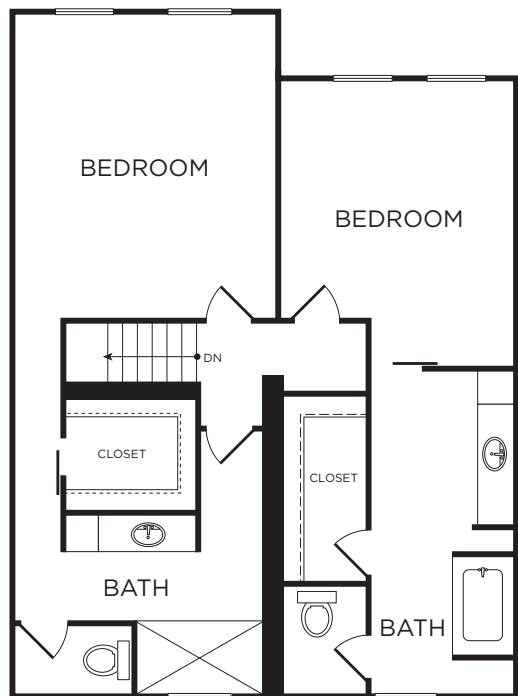

C12

2 Bedroom Loft • 1 Bath
Approx. 2,044 Sq. Ft.
1715

ENTRY LEVEL

UPPER LEVEL

THE
RICE
EST 1913

Floor plans are artist's rendering. All dimensions are approximate. Actual product and specifications may vary in dimension or detail. Not all features are available in every apartment. Prices and availability are subject to change. Please see a representative for details.