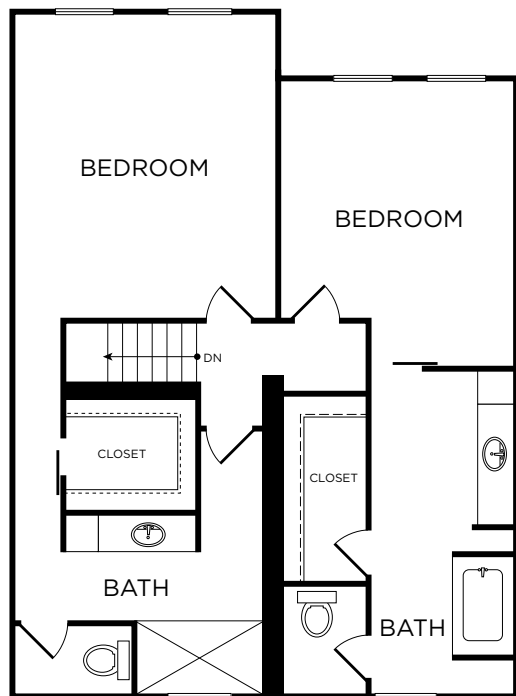

C12

2 Bedroom Loft • 1 Bath
Approx. 2,044 Sq. Ft.
1715

ENTRY LEVEL

UPPER LEVEL

THE
RICE
EST 1913

Floor plans are artist's rendering. Square feet and amenities may vary between individual apartments and are subject to availability. Prices and availability are subject to change at any time. Offered prices are for base rent only. Other charges, fees, terms and conditions may apply. Deposits may fluctuate based on credit, rental history, income, and other qualifying standards. Occupancy guidelines may apply.