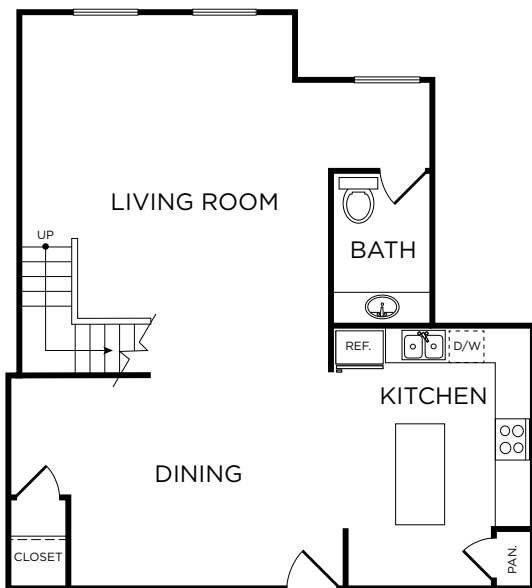

C12

2 Bedroom Loft • 1 Bath
Approx. 2,044 Sq. Ft.
1715

ENTRY LEVEL

UPPER LEVEL

THE
RICE
EST 1913

Floor plans are artist's rendering. Square feet and amenities may vary between individual apartments and are subject to availability. Prices and availability are subject to change at any time. Offered prices are for base rent only. Other charges, fees, terms and conditions may apply. Deposits may fluctuate based on credit, rental history, income, and other qualifying standards. Occupancy guidelines may apply.