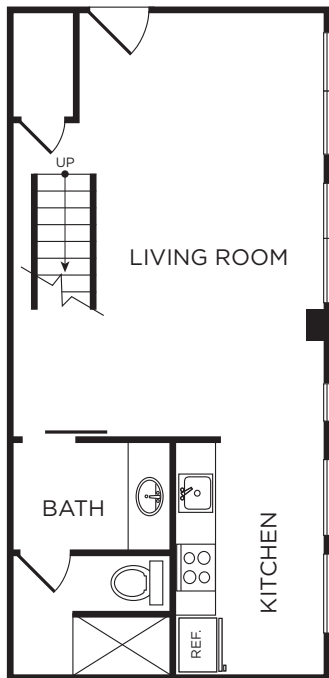

# C6

1 Bedroom Loft • 1 Bath  
Approx. 843 Sq. Ft.  
1711

ENTRY LEVEL

UPPER LEVEL

THE  
**RICE**  
EST. 1913

Floor plans are artist's rendering. All dimensions are approximate. Actual product and specifications may vary in dimension or detail. Not all features are available in every apartment. Prices and availability are subject to change. Please see a representative for details.