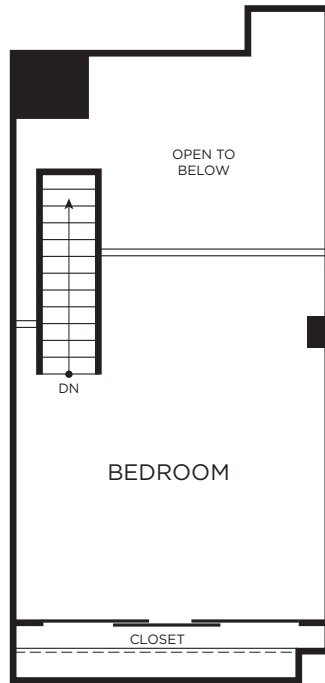

# C6

1 Bedroom Loft • 1 Bath  
Approx. 843 Sq. Ft.  
1711

ENTRY LEVEL

UPPER LEVEL

THE  
**RICE**  
EST. 1913

Floor plans are artist's rendering. All dimensions are approximate. Actual product and specifications may vary in dimension or detail. Not all features are available in every apartment. Prices and availability are subject to change. Please see a representative for details.