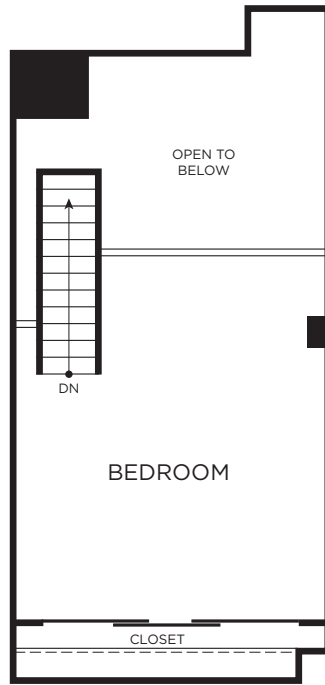

C6

1 Bedroom Loft • 1 Bath
Approx. 843 Sq. Ft.
1711

ENTRY LEVEL

UPPER LEVEL

THE
RICE
EST. 1913

Floor plans are artist's rendering. All dimensions are approximate. Actual product and specifications may vary in dimension or detail. Not all features are available in every apartment. Prices and availability are subject to change. Please see a representative for details.