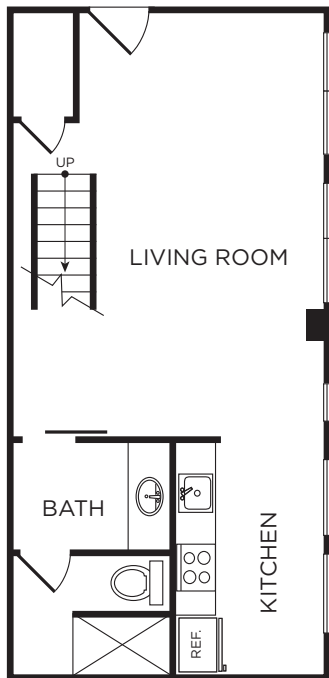

C6

1 Bedroom Loft • 1 Bath
Approx. 843 Sq. Ft.
1711

ENTRY LEVEL

UPPER LEVEL

THE
RICE
EST. 1913

Floor plans are artist's rendering. All dimensions are approximate. Actual product and specifications may vary in dimension or detail. Not all features are available in every apartment. Prices and availability are subject to change. Please see a representative for details.