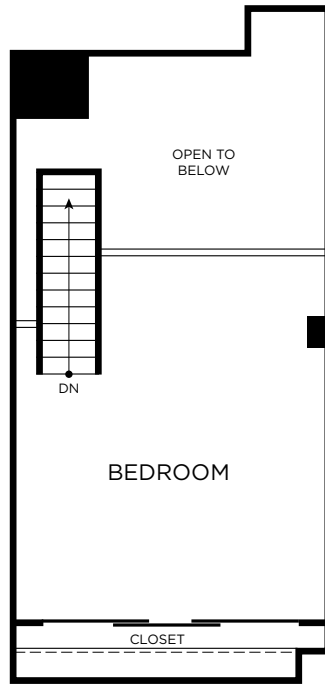

C6

1 Bedroom Loft • 1 Bath
Approx. 843 Sq. Ft.
1711

ENTRY LEVEL

UPPER LEVEL

THE
RICE
EST 1913

Floor plans are artist's rendering. Square feet and amenities may vary between individual apartments and are subject to availability. Prices and availability are subject to change at any time. Offered prices are for base rent only. Other charges, fees, terms and conditions may apply. Deposits may fluctuate based on credit, rental history, income, and other qualifying standards. Occupancy guidelines may apply.