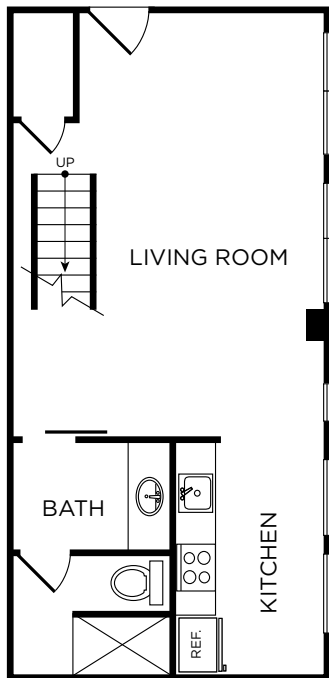

C6

1 Bedroom Loft • 1 Bath
Approx. 843 Sq. Ft.
1711

ENTRY LEVEL

UPPER LEVEL

THE
RICE
EST 1913

Floor plans are artist's rendering. Square feet and amenities may vary between individual apartments and are subject to availability. Prices and availability are subject to change at any time. Offered prices are for base rent only. Other charges, fees, terms and conditions may apply. Deposits may fluctuate based on credit, rental history, income, and other qualifying standards. Occupancy guidelines may apply.