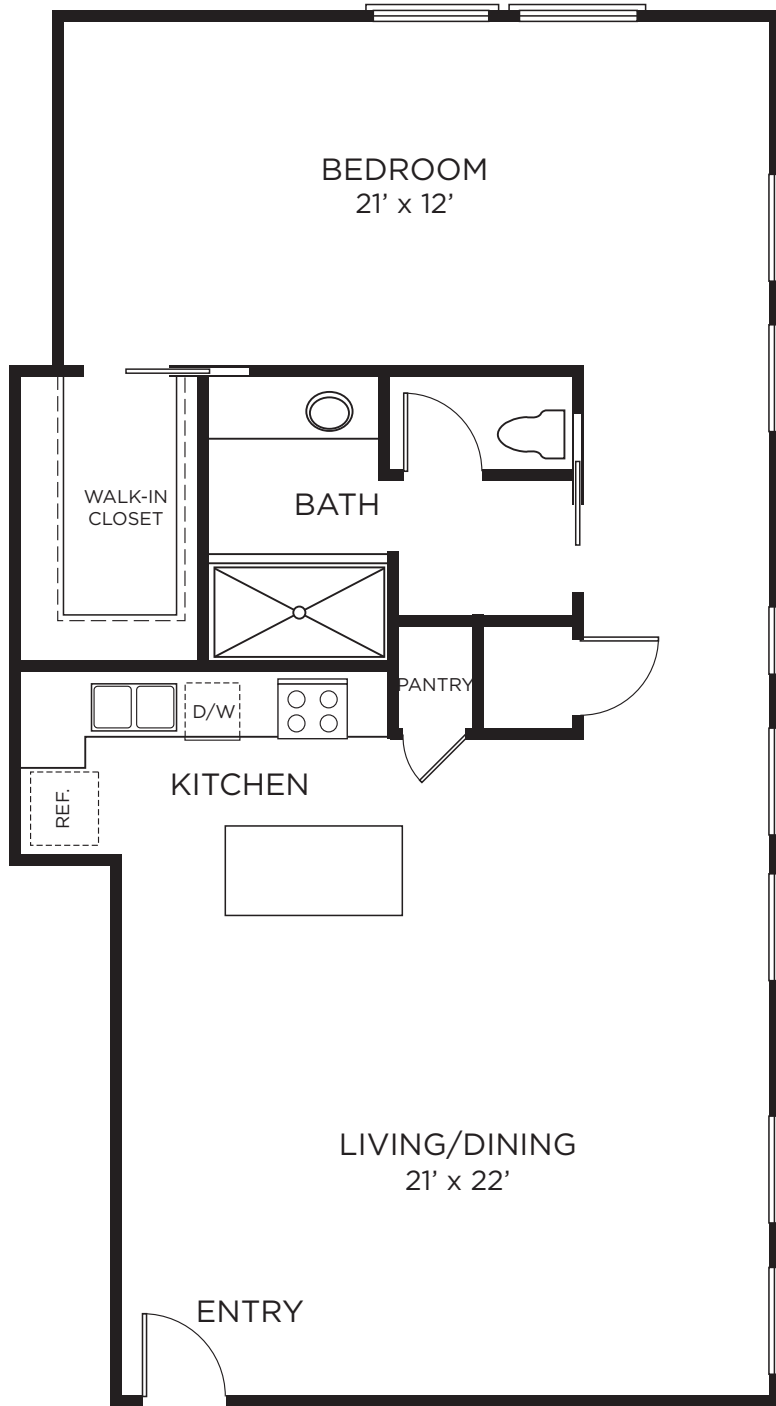

# A11

1 Bedroom • 1 Bath  
Approx. 1144 Sq. Ft.  
403-1603

THE  
**RICE**  
EST 1913

Floor plans are artist's rendering. All dimensions are approximate. Actual product and specifications may vary in dimension or detail. Not all features are available in every apartment. Pricing and availability are subject to change. Rent is based on monthly frequency. Additional fees may apply, such as but not limited to package delivery, trash, water, amenities, etc. Please see a representative for details.