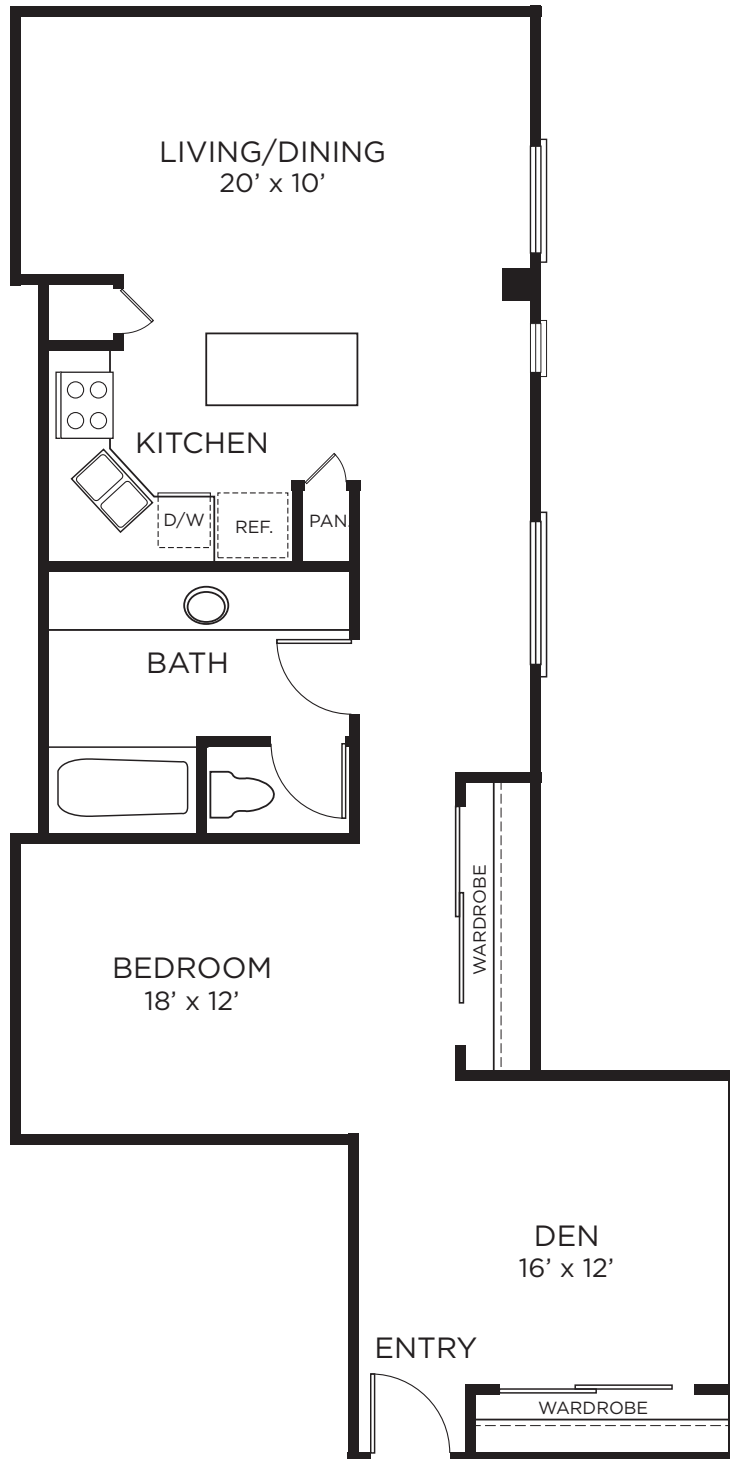

A13

1 Bedroom • 1 Bath • Den
Approx. 1132 Sq. Ft.

420-1020

1119-1619

THE
RICE
EST 1913

Floor plans are artist's rendering. All dimensions are approximate. Actual product and specifications may vary in dimension or detail. Not all features are available in every apartment. Pricing and availability are subject to change. Rent is based on monthly frequency. Additional fees may apply, such as but not limited to package delivery, trash, water, amenities, etc. Please see a representative for details.