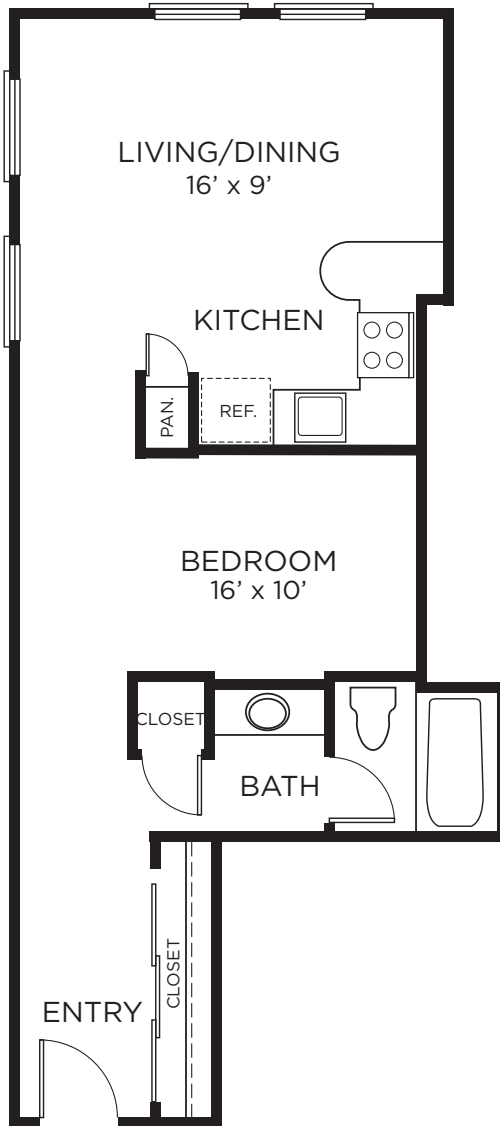

A7

1 Bedroom • 1 Bath
Approx. 683 Sq. Ft.
402-1602

THE
RICE
EST. 1913

Floor plans are artist's rendering. All dimensions are approximate. Actual product and specifications may vary in dimension or detail. Not all features are available in every apartment. Pricing and availability are subject to change. Rent is based on monthly frequency. Additional fees may apply, such as but not limited to package delivery, trash, water, amenities, etc. Please see a representative for details.