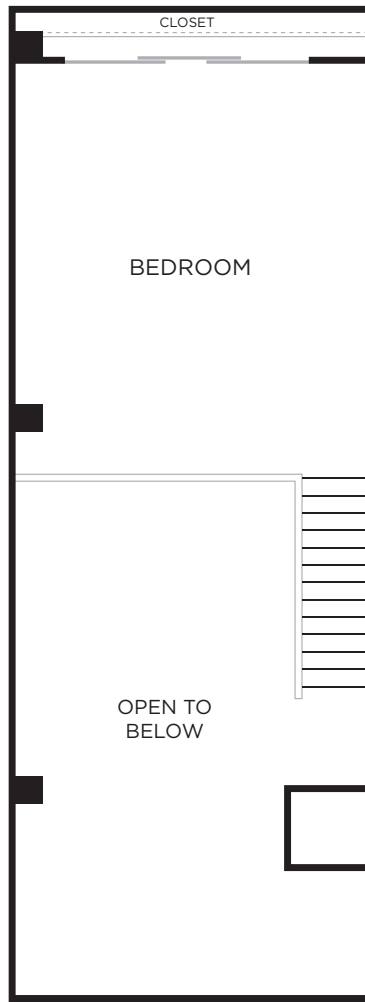

C11

1 Bedroom Loft • 1 Bath
Approx. 1,036 Sq. Ft.
1713

ENTRY LEVEL

UPPER LEVEL

THE
RICE
EST. 1913

Floor plans are artist's rendering. All dimensions are approximate. Actual product and specifications may vary in dimension or detail. Not all features are available in every apartment. Pricing and availability are subject to change. Rent is based on monthly frequency. Additional fees may apply, such as but not limited to package delivery, trash, water, amenities, etc. Please see a representative for details.