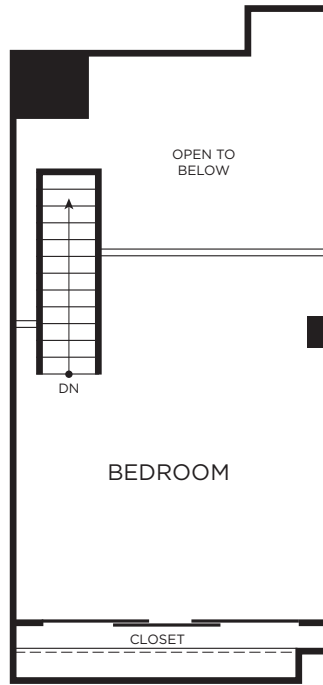

C6

1 Bedroom Loft • 1 Bath
Approx. 843 Sq. Ft.

1711

ENTRY LEVEL

UPPER LEVEL

THE
RICE
EST. 1913

Floor plans are artist's rendering. All dimensions are approximate. Actual product and specifications may vary in dimension or detail. Not all features are available in every apartment. Pricing and availability are subject to change. Rent is based on monthly frequency. Additional fees may apply, such as but not limited to package delivery, trash, water, amenities, etc. Please see a representative for details.