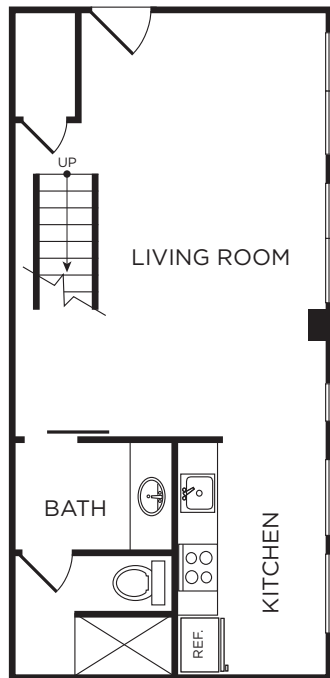

C6

1 Bedroom Loft • 1 Bath
Approx. 843 Sq. Ft.

1711

ENTRY LEVEL

UPPER LEVEL

THE
RICE
EST. 1913

Floor plans are artist's rendering. All dimensions are approximate. Actual product and specifications may vary in dimension or detail. Not all features are available in every apartment. Pricing and availability are subject to change. Rent is based on monthly frequency. Additional fees may apply, such as but not limited to package delivery, trash, water, amenities, etc. Please see a representative for details.