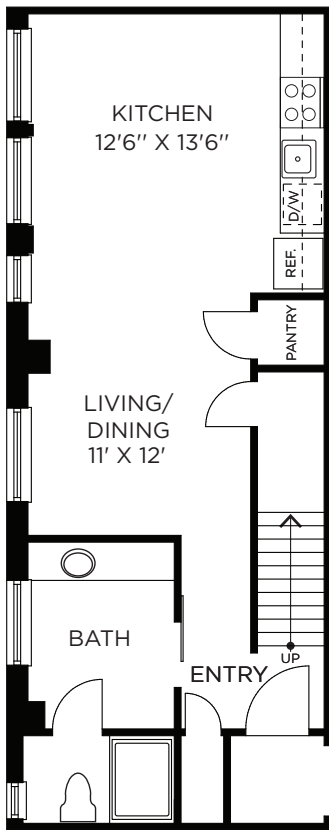

C7

1 Bedroom Loft • 1 Bath
Approx. 965 Sq. Ft.
1703

ENTRY LEVEL

UPPER LEVEL

THE
RICE
EST. 1913

Floor plans are artist's rendering. All dimensions are approximate. Actual product and specifications may vary in dimension or detail. Not all features are available in every apartment. Pricing and availability are subject to change. Rent is based on monthly frequency. Additional fees may apply, such as but not limited to package delivery, trash, water, amenities, etc. Please see a representative for details.