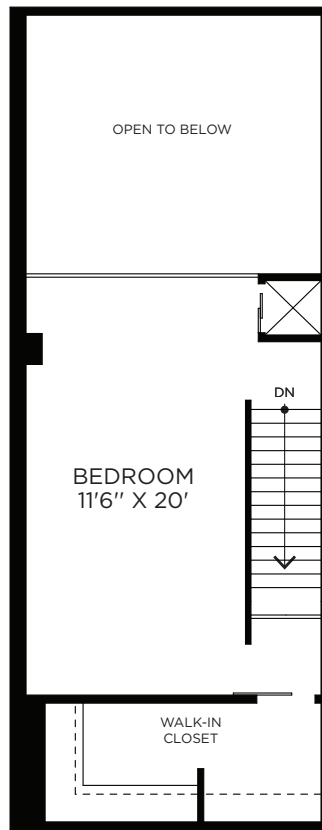

C7

1 Bedroom Loft • 1 Bath
Approx. 965 Sq. Ft.
1703

ENTRY LEVEL

UPPER LEVEL

THE
RICE
EST. 1913

Floor plans are artist's rendering. All dimensions are approximate. Actual product and specifications may vary in dimension or detail. Not all features are available in every apartment. Pricing and availability are subject to change. Rent is based on monthly frequency. Additional fees may apply, such as but not limited to package delivery, trash, water, amenities, etc. Please see a representative for details.