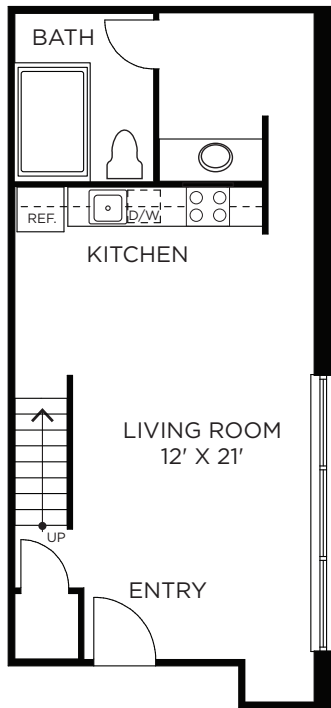

C8

1 Bedroom Loft • 1 Bath
Approx. 756 Sq. Ft.
1810

ENTRY LEVEL

UPPER LEVEL

THE
RICE
EST. 1913

Floor plans are artist's rendering. All dimensions are approximate. Actual product and specifications may vary in dimension or detail. Not all features are available in every apartment. Pricing and availability are subject to change. Rent is based on monthly frequency. Additional fees may apply, such as but not limited to package delivery, trash, water, amenities, etc. Please see a representative for details.