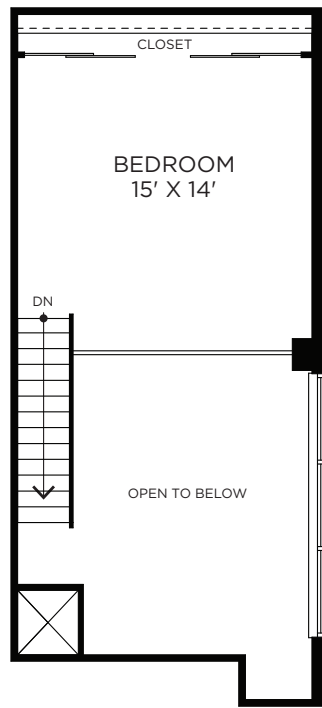

C8

1 Bedroom Loft • 1 Bath
Approx. 756 Sq. Ft.
1810

ENTRY LEVEL

UPPER LEVEL

THE
RICE
EST. 1913

Floor plans are artist's rendering. All dimensions are approximate. Actual product and specifications may vary in dimension or detail. Not all features are available in every apartment. Pricing and availability are subject to change. Rent is based on monthly frequency. Additional fees may apply, such as but not limited to package delivery, trash, water, amenities, etc. Please see a representative for details.