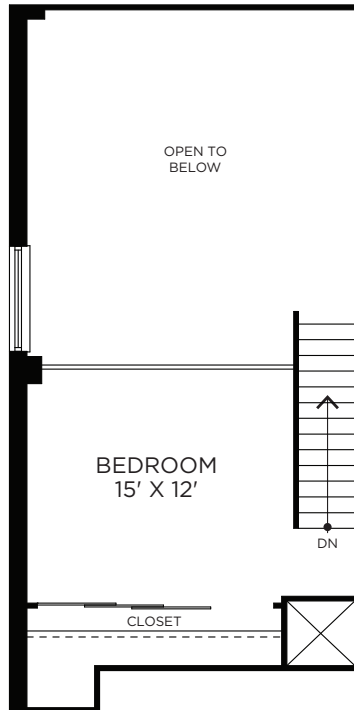

# C9

1 Bedroom Loft • 1 Bath  
Approx. 756 Sq. Ft.  
1811

ENTRY LEVEL

UPPER LEVEL

THE  
**RICE**  
EST 1913

Floor plans are artist's rendering. All dimensions are approximate. Actual product and specifications may vary in dimension or detail. Not all features are available in every apartment. Pricing and availability are subject to change. Rent is based on monthly frequency. Additional fees may apply, such as but not limited to package delivery, trash, water, amenities, etc. Please see a representative for details.