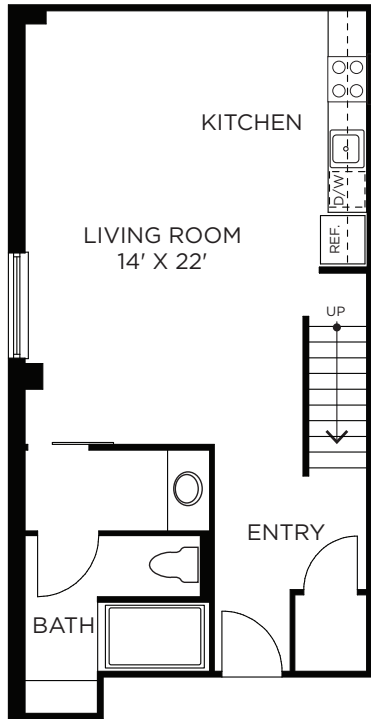

# C9

1 Bedroom Loft • 1 Bath  
Approx. 756 Sq. Ft.  
1811

ENTRY LEVEL

UPPER LEVEL

THE  
**RICE**  
EST 1913

Floor plans are artist's rendering. All dimensions are approximate. Actual product and specifications may vary in dimension or detail. Not all features are available in every apartment. Pricing and availability are subject to change. Rent is based on monthly frequency. Additional fees may apply, such as but not limited to package delivery, trash, water, amenities, etc. Please see a representative for details.